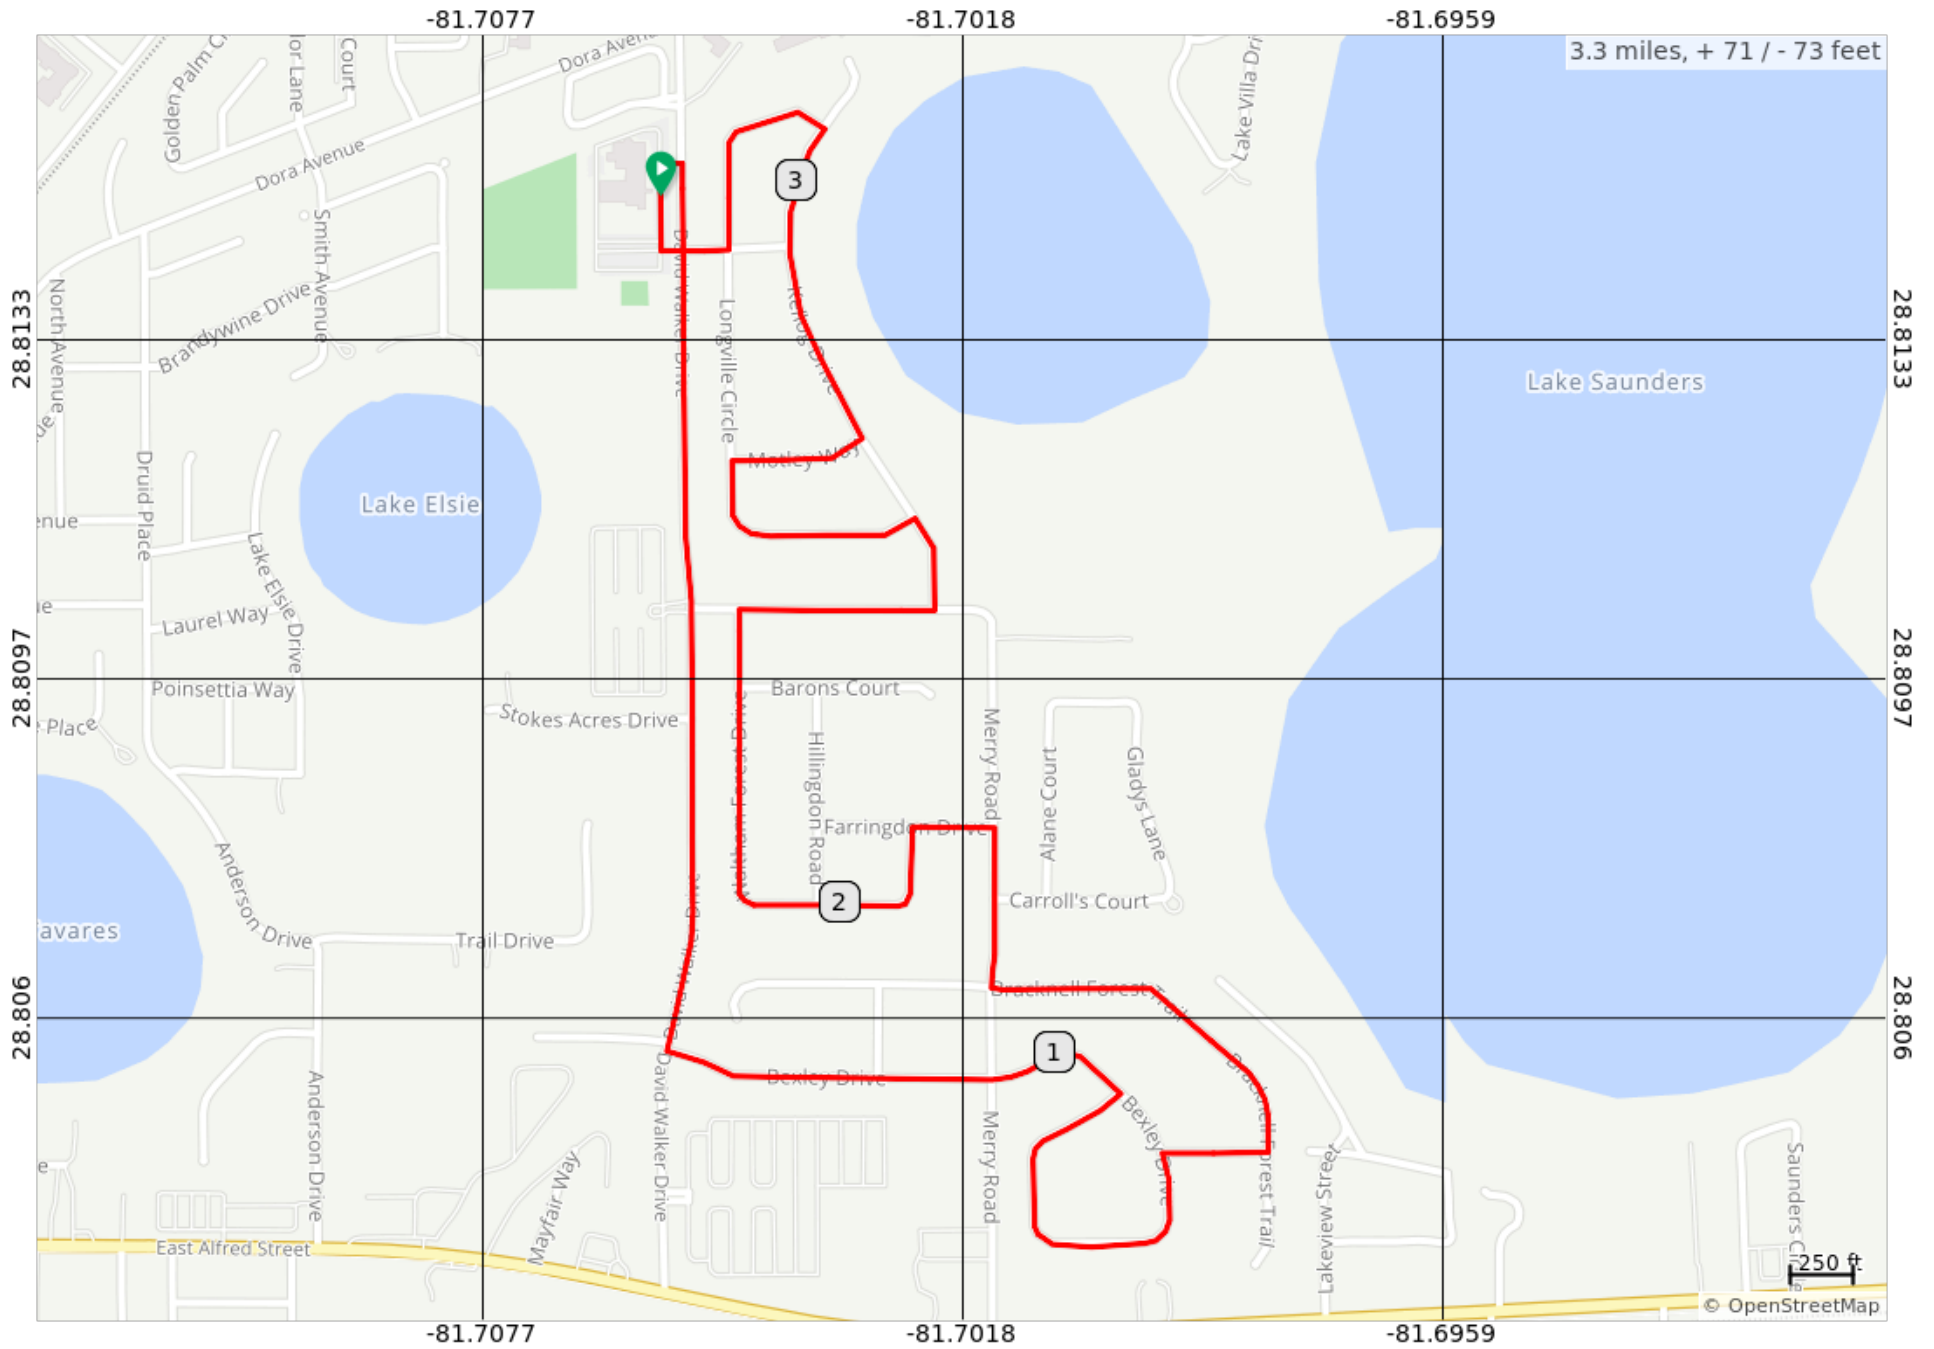

YMCA Turkey Trot

YMCA Turkey Trot

Dist	Prev	Type	Note
0.0	0.0	➔	R
0.0	0.0	➔	R onto David Walker Drive
0.7	0.7	➡	L onto Bexley Drive
1.1	0.4	➔	R onto Bexley Drive
1.4	0.3	➔	R onto Rotherham Road
1.4	0.1	➡	L onto Bracknell Forest Trail
1.7	0.3	➔	R onto Merry Road
1.8	0.1	➡	L onto Farringdon Drive
1.9	0.1	➡	L onto Waltham Forest Drive

1.9 miles. +21/-45 feet

Dist	Prev	Type	Note
2.3	0.4	➔	R onto Merry Road
2.4	0.1	➡	L onto Kellog Drive
2.5	0.1	➡	L onto Longville Circle
2.7	0.2	➔	R onto Motley Way
2.8	0.1	➡	L onto Kellog Drive
3.0	0.2	➡	L onto Longville Circle
3.2	0.2	➔	R onto Winsled Boulevard
3.3	0.1	➔	R
3.3	0.0	📍	End of route

1.4 miles. +39/-22 feet